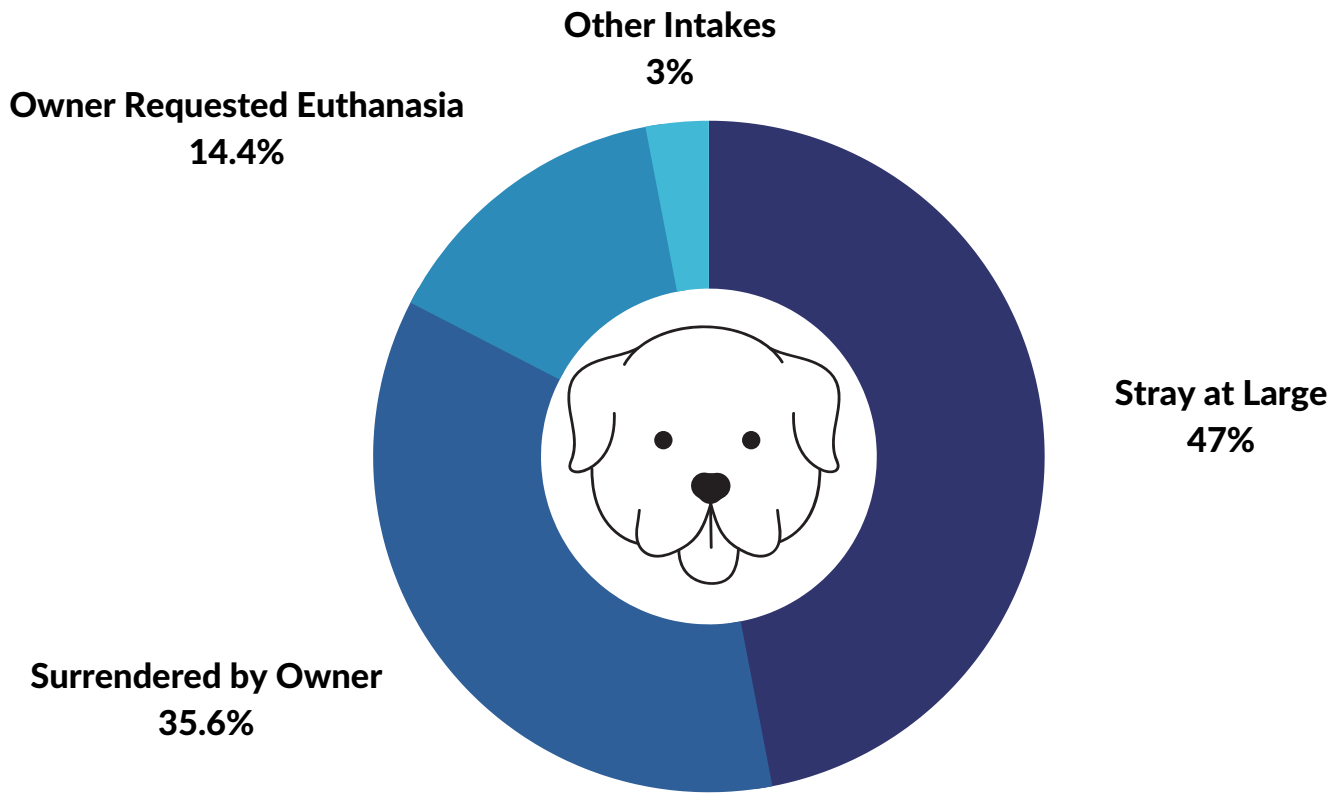

A Socially Conscious
Animal Welfare
Organization™

Dog Intakes:

TOTALS BY INTAKE TYPE:

Stray at Large	62
Surrendered by Owner	47
Owner Intended Euthanasia	19
Other Intakes	4
November total intakes	132

About these numbers...

As you can see, the largest part of the shelter's population are strays.

Other intakes typically account for animals in protective custody or our animals being transferred from other shelters.

A Socially Conscious
Animal Welfare
Organization™

Cat Intakes:

Owner Requested Euthanasia

6.6%

Surrendered by Owner
30.2%

Stray at Large
63.2%

TOTALS BY INTAKE TYPE:

Stray at Large	59
Surrendered by Owner	32
Owner Intended Euthanasia	7
Other Intakes	1
November Total	99

About these numbers...

As you can see, the largest part of the shelters cat population are strays.

A Socially Conscious
Animal Welfare
Organization™

Animal Outcomes

January Summary

- ACDC cared for a total of 414 animals.
- 122 pets (29.5%) were adopted via onsite appointments or at offsite adoption events.
- 63 animals (15.2%) were returned to their owners.
- 19 pets (4.3%) were returned to their owner in the field by an Animal Control Officer.
- 8 animals (1.9%) were humanely euthanized.
- 77 (18.6%) of our animals were cared for by Fosters.