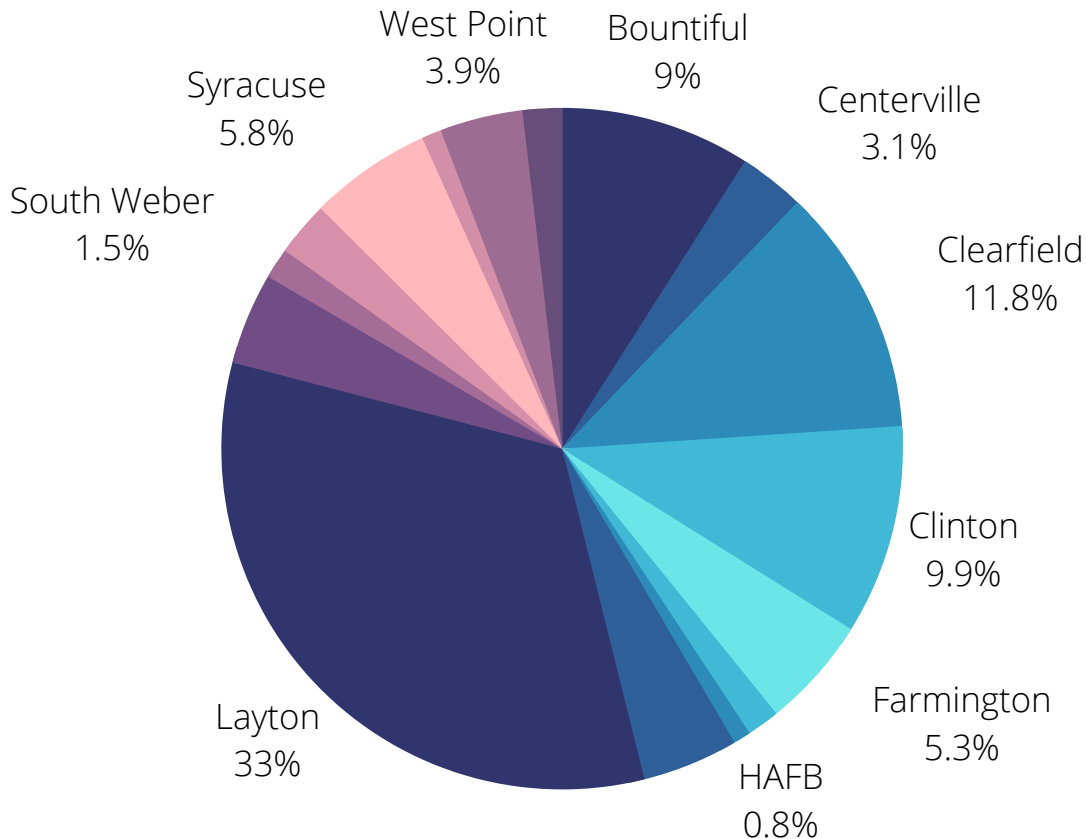

A Socially Conscious
Animal Welfare
Organization™

Field Service

Field Summary

- ACDC Officers responded to a total of 967 calls.
- 479 calls were investigations such as potential cruelty or neglect, aggressive animals, license violations and animal bites.
- 111 calls were responding to loose or stray animals.
- 222 calls were nuisance complaints such as excessive barking, excessive feces, fence aggression, leash law and license enforcement.

Our Officers work tirelessly responding to the urgent needs of Davis County Citizens and their pets. We are grateful to have such a dedicated team. They truly do it for the love of the animals.