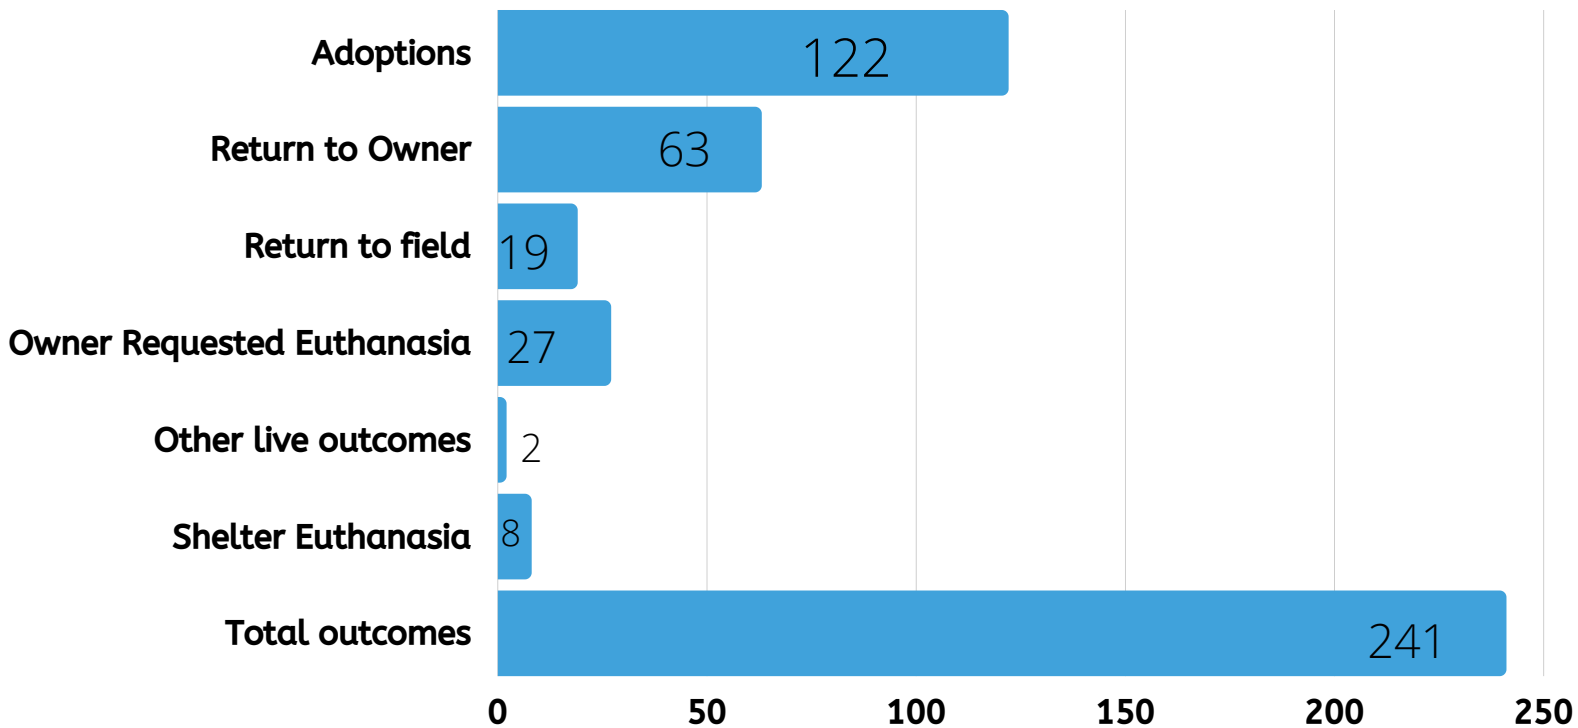

As you can see, the largest part of the shelter's population are strays.

Other intakes typically account for animals in protective custody or our animals being transferred from other shelters.

A Socially Conscious
Animal Welfare
Organization™

Cat Intakes:

Owner Requested Euthanasia

6.6%

Surrendered by Owner
30.2%

Stray at Large
63.2%

TOTALS BY INTAKE TYPE:

Stray at Large	59
Surrendered by Owner	32
Owner Intended Euthanasia	7
Other Intakes	1
November Total	99

About these numbers...

As you can see, the largest part of the shelters cat population are strays.

A Socially Conscious
Animal Welfare
Organization™

Animal Outcomes

January Summary

- ACDC cared for a total of 414 animals.
- 122 pets (29.5%) were adopted via onsite appointments or at offsite adoption events.
- 63 animals (15.2%) were returned to their owners.
- 19 pets (4.3%) were returned to their owner in the field by an Animal Control Officer.
- 8 animals (1.9%) were humanely euthanized.
- 77 (18.6%) of our animals were cared for by Fosters.