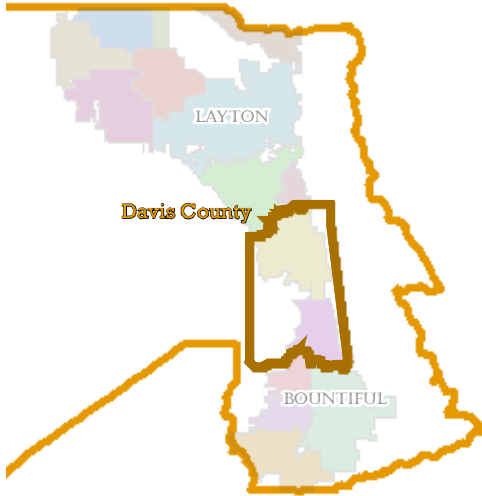

Davis County Voter Participation Area F

Map area shown above.

Includes Precincts

Centerville 1-12
Farmington 1-16

-  Participation Area
-  Voting Precincts

Date Approved: September 17, 2019.
Map data current as of August 12, 2019.